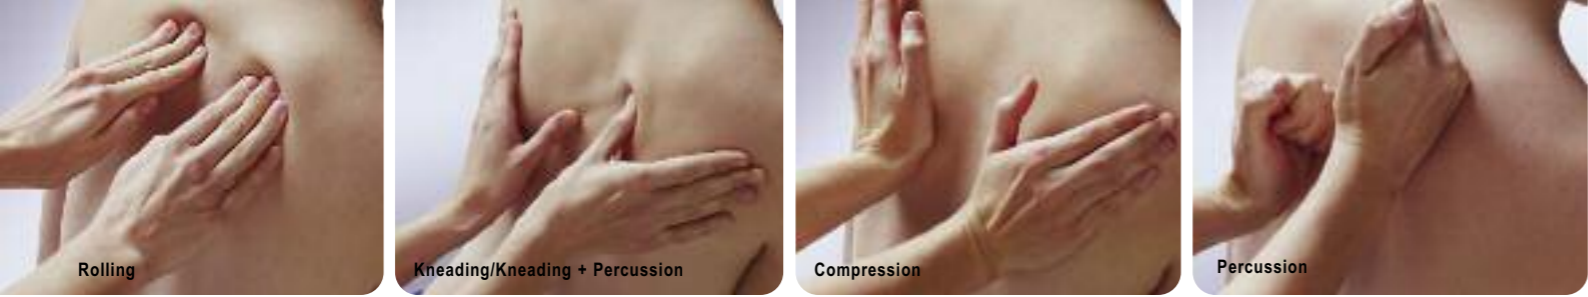

8 Pre-Programmed Messages

- | | |
|---------------------------------|-------------------------|
| 1. Full Body Sore Muscle Relief | 5. After Work Stretch |
| 2. Sports and Back Therapy | 6. Morning Programme |
| 3. Leg/Foot/Hip Therapy | 7. Night Time Programme |
| 4. Neck/Shoulder Relief | 8. Demo |

Foot and Calf Massager

Massage Controller

Take Control

Your Human Touch® massage chair remote control lets you easily customize your massage to suit your needs. Use the Manual Massage Modes to select a specific massage technique. Or select one of eight Auto Massage Programmes. Each Massage Programme is designed to meet a daily routine, such as sore muscle relief or an after-work stretch. Fine-tune your massage using the unique Massage/Comfort Number and Acupoint detection features. Explore each of the lower body massage options, which target calves, feet and seat. When you're finished, store the remote control in the convenient storage pocket.