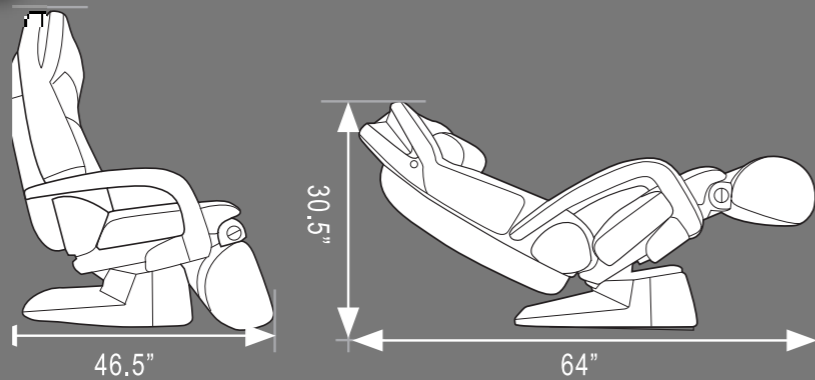

Colours available:
Black and Dark Chocolate.

It's hard to believe it's not human!

Your Human Touch® massage chair is the perfect bridge between state-of-the-art technology and the ancient healing art of massage. It's a key ingredient for a balanced life - and it's right in your own home!

Your Human Touch® massage chair incorporates Human Touch Technology® - the very latest Robotic Massage® system. It emulates the same techniques used by massage and chiropractic professionals for back and spinal care.

Specifications & Dimensions

- Operating voltage: 220-240V~ 50/60Hz
- Power consumption: 200 Watts
- Product weight: 90.72kg
- Maximum load weight: 130kg (285 Lbs.)
- Rear clearance required: 55cm (21.5")

*Specifications are subject to change without prior notice.

Authorised Dealer:

Human Touch Technology® is the preferred technology of the American College of Chiropractic Orthopedists (ACCO).

© 2005 Interactive Health® Patents Pending. Actual products and colors may vary. No medical claims are warranted or implied by the use of this product. Human Touch is a trademark of Interactive Health.